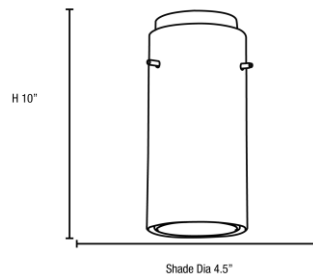

PRODUCT MEASUREMENTS

FIXTURE	BACKPLATE / CANOPY
Length:	Length
Width:	Width:
Diameter	Diameter:
Height: 10"	Height: 1.25"
Extension:	
Overall Height: 12-155"	

TECHNICAL SPECIFICATIONS

SPECIFICATIONS

Frame Material: Metal
Diffuser Material: Glass
Lamping Type: E-26 (Incandescent) Jbox: Standard
Lamping Base: E-26 Lamp Wattage: 100 W
Lamp Quantity: 1 Total Wattage: 100 W
Voltage: 120v Lamps Included: No

Additional Notes:

Brushed steel finish paired with 12 feet of clear cord; Custom Finish
5 Piece Minimum Order Quantity

Project Name: _____

Location: _____

Type: _____

Quantity: _____

Notes: _____

LINE DRAWING

IES FILE

In addition to Access Lighting's purchase and warranty terms and conditions, by signing below or placing an order, you agree that you are authorized to bind the entity placing any order and acknowledge the following: All of sizes and measurements are approximate and all images are for illustrative purposes only. In the event of an inconsistency, the "Product Measurements" section controls. There also may be slight differences in the colors and designs compared to the displayed and printed images.